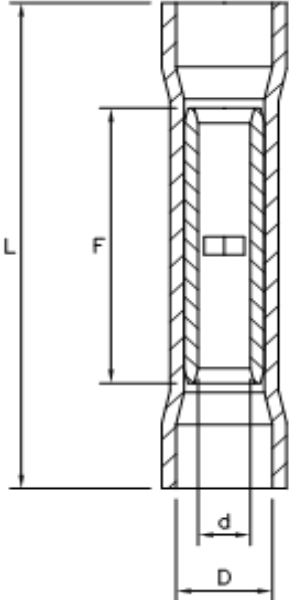

Shrink Butt Connectors

Drawn - SD

Approved - KM

Material - Copper Tube / Heat Shrink Tube Insulation

Title - Shrink Butt Connectors

Part Number	Wire Range	Insulated Color	Electrical Rating Max	L	F	d	D
SB22	22-18 AWG	Red	105C / 600V	1.457	0.591	0.063	0.177
SB16	16-14 AWG	Blue	105C / 600V	1.457	0.591	0.091	0.217
SB12	12-10 AWG	Yellow	105C / 600V	1.614	0.591	0.142	0.256